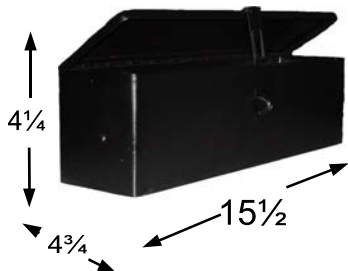

**PART NO.
TOOLBOX-RED**

FITS:
MOST FENDERS

DESCRIPTION: Metal. Painted red.

**TOOL BOX—BLACK
FENDER MOUNTED**

**PART NO.
TOOLBOX-BLACK**

FITS:
MOST FENDERS

DESCRIPTION: Metal. Painted black.

PTO DRIVEN AIR PUMP