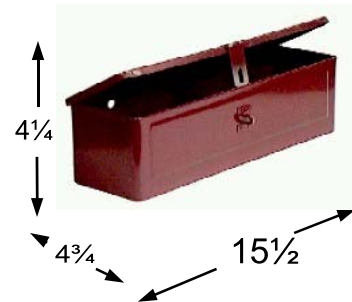

**TOOL BOX—RED
FENDER MOUNTED**

**PART NO.
TOOLBOX-RED**

FITS:
MOST FENDERS

DESCRIPTION: Metal. Painted red.