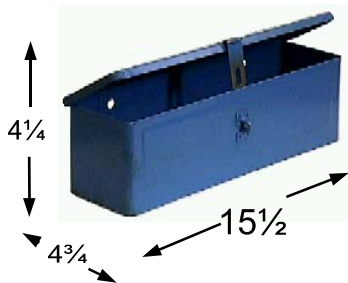

MISCELLANEOUS

**REPLACEMENT
PARTS**

MISCELLANEOUS

**TOOL BOX—BLUE
FENDER MOUNTED**

**PART NO.
TOOLBOX-BLUE**

FITS:
MOST FENDERS

DESCRIPTION: Metal. Painted blue.

**TOOL BOX—RED
FENDER MOUNTED**